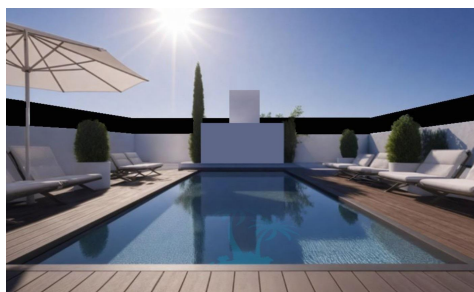

MNH937879298

New Build Bungalows in San Pedro del Pinatar €276,000

2

2

69m²

16m²

New Build Bungalows in San Pedro del Pinatar €“ Luxury and Nature by the Sea Prime Location Near Beaches and Nature Reserve Discover an exclusive residential complex of new build bungalows located in one of the most privileged areas of San Pedro del Pinatar, Murcia. Just 1.8 km from the beaches of the Mediterranean Sea and only 500 metres from the protected Salinas y Arenales Regional Park, this development offers a unique lifestyle surrounded by nature, tranquillity and all essential services. The complex sits in a peaceful residential neighborhood facing a large park, with easy walking access to supermarkets, shops, cafés, the town centre, and the...(Ask for More Details!)