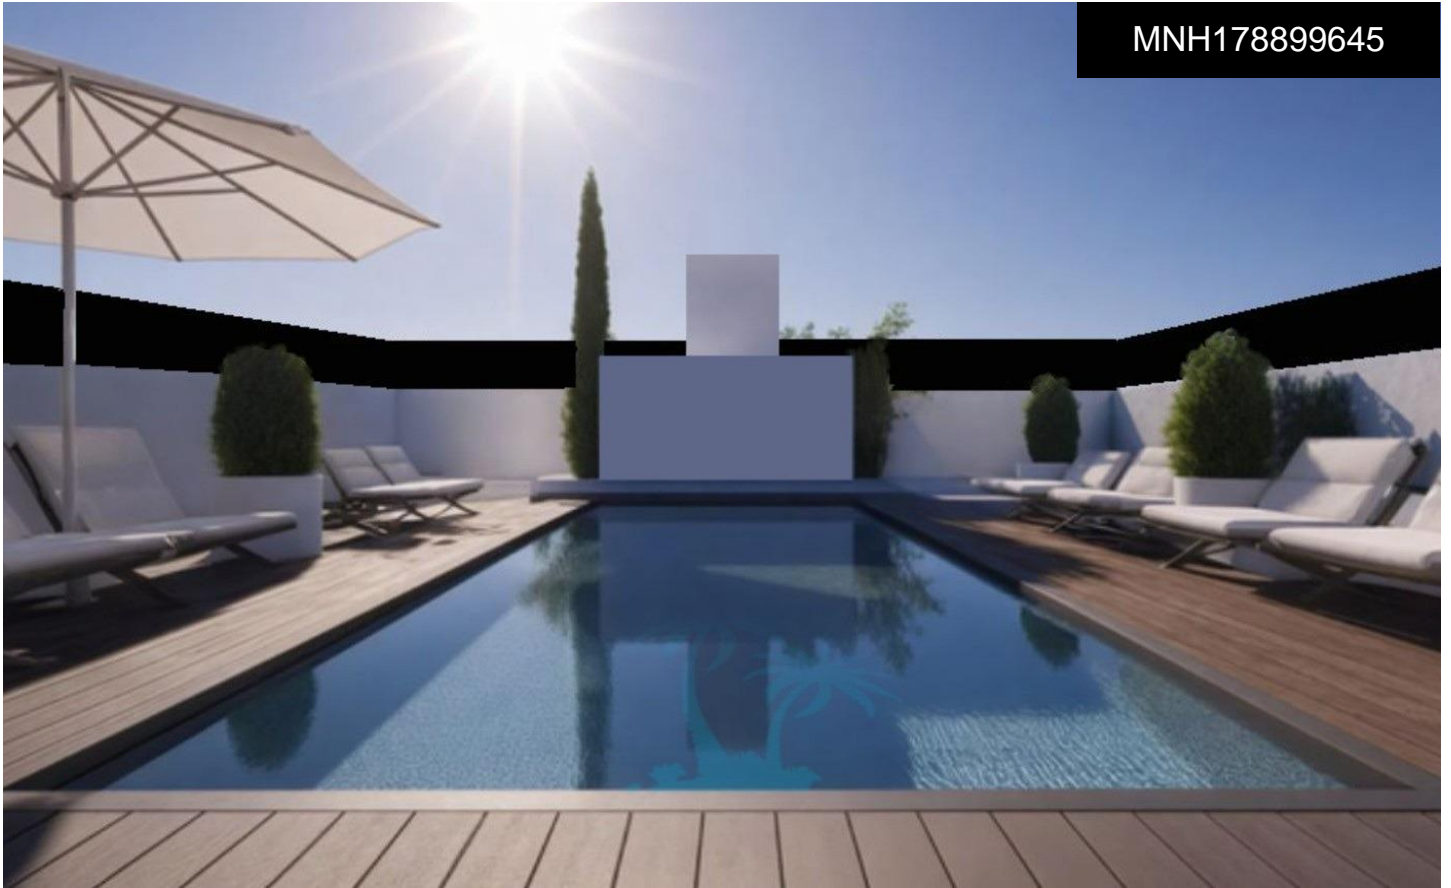

MNH178899645

**New Build Bungalows in San Pedro del Pinatar €288,000**

2

2

70m<sup>2</sup>

N/A

New Build Bungalows in San Pedro del Pinatar â€“ Luxury and Nature by the Sea Prime Location Near Beaches and Nature Reserve Discover an exclusive residential complex of new build bungalows located in one of the most privileged areas of San Pedro del Pinatar, Murcia. Just 1. 8 km from the beaches of the Mediterranean Sea and only 500 metres from the protected Salinas y Arenales Regional Park, this development offers a unique lifestyle surrounded by nature, tranquillity and all essential services. The complex sits in a peaceful residential neighborhood facing a large park, with easy walking access to supermarkets, shops, cafés, the town centre, and the...(Ask for More Details!)