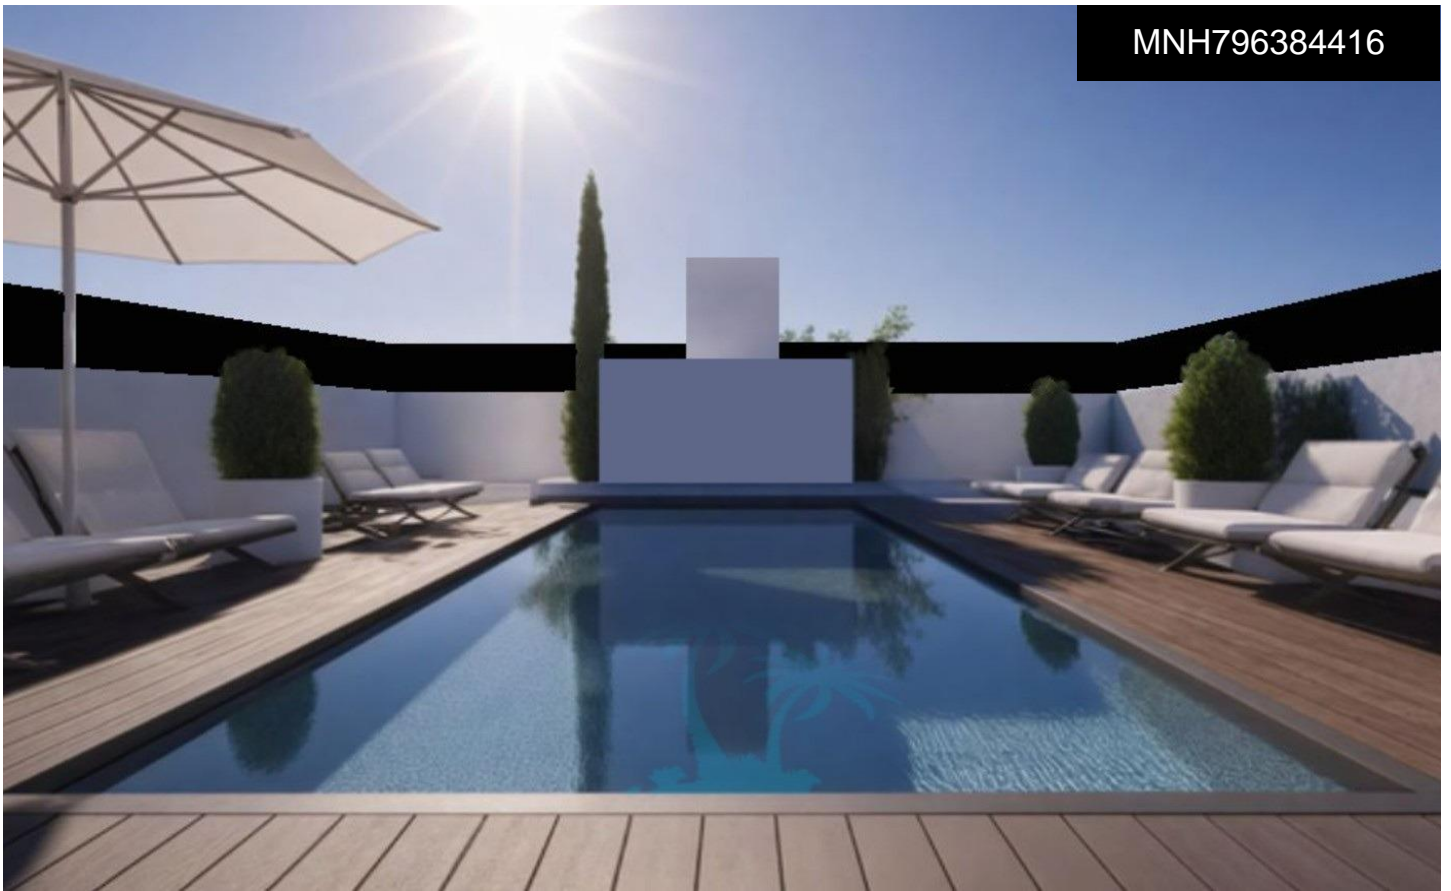

MNH796384416

**New Build Bungalows in San Pedro del Pinatar €304,000**

3

2

82m<sup>2</sup>

N/A

New Build Bungalows in San Pedro del Pinatar â€“ Luxury and Nature by the Sea Prime Location Near Beaches and Nature Reserve Discover an exclusive residential complex of new build bungalows located in one of the most privileged areas of San Pedro del Pinatar, Murcia. Just 1. 8 km from the beaches of the Mediterranean Sea and only 500 metres from the protected Salinas y Arenales Regional Park, this development offers a unique lifestyle surrounded by nature, tranquillity and all essential services. The complex sits in a peaceful residential neighborhood facing a large park, with easy walking access to supermarkets, shops, cafés, the town centre, and the...(Ask for More Details!)