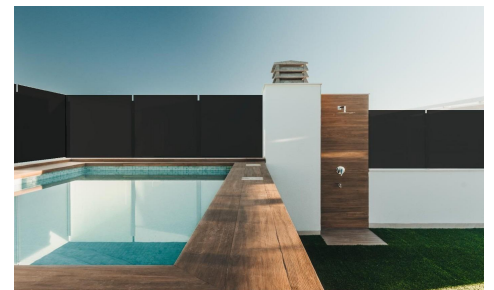

MNH796384416

**New Build Bungalows in San Pedro del Pinatar €304,000**

3

2

82m<sup>2</sup>

N/A

New Build Bungalows in San Pedro del Pinatar â€“ Luxury and Nature by the Sea Prime Location Near Beaches and Nature Reserve Discover an exclusive residential complex of new build bungalows located in one of the most privileged areas of San Pedro del Pinatar, Murcia. Just 1. 8 km from the beaches of the Mediterranean Sea and only 500 metres from the protected Salinas y Arenales Regional Park, this development offers a unique lifestyle surrounded by nature, tranquillity and all essential services. The complex sits in a peaceful residential neighborhood facing a large park, with easy walking access to supermarkets, shops, cafés, the town centre, and the...(Ask for More Details!)