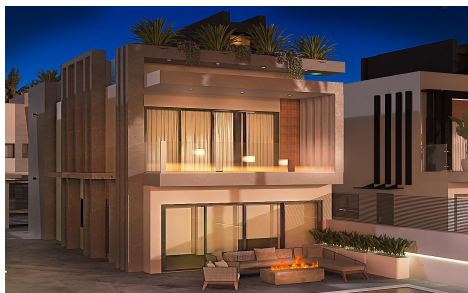

MNH657269495

€995,000

3

3

182m²

259m²

Luxury New Build Villas on the Frontline Beach in Puerto de Mazarrón Exclusive Seafront Living in El Alamillo Discover a unique new development of 11 luxury independent villas located in Puerto de Mazarrón, in the prestigious El Alamillo area, one of the most sought-after destinations on the Costa C lida. This gated community offers direct access to the beach and promenade, providing the perfect blend of comfort, exclusivity, and Mediterranean lifestyle. Spacious Villas with Private Pools and Sea Views Each villa is set on plots starting from 259 m2 and designed with modern architecture across four levels: basement, ground floor, first floor, and private solarium. The homes feature...(Ask for More Details!)