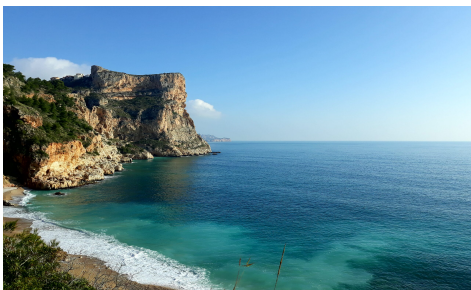

## Villa in Benitachell

**€2,720,000**

4

5

832m<sup>2</sup>

1,087m<sup>2</sup>

This modern newly built villa is located on the Cumbre del Sol and offers stunning views of the countryside and the sea. The villa is distributed over 3 floors. On the top floor there are 3 double bedrooms each with their own bathroom en suite. Downstairs there is a spacious lounge with dining area, a fully fitted modern kitchen, a laundry room, a guest toilet and the master bedroom with dressing room and bathroom en suite. This villa also has a basement which can be used for various purposes such as a separate guest apartment or a gym. From the spacious partly covered terrace with pool you can enjoy the...(Ask for More Details!)