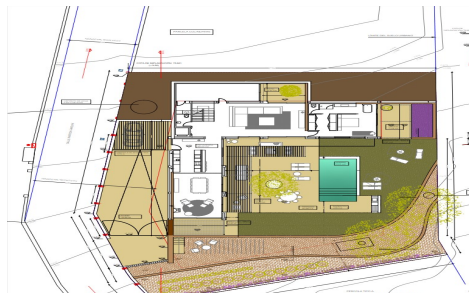

4

5

675m²

1,079m²

This beautiful Mediterranean new build villa is located on a sloping plot of 1079 m² which coincides with an excellent south-east orientation and offers beautiful views of the sea and the Peñon de Ifach. The exceptional thing about this plot is that it borders rustic land, so we have a house on urban land with the feeling of living in a Mediterranean forest with sea views. The decision was made to move as little earth as possible and to blend the villa into the natural relief of the plot. The house is designed in an L-shape which frees up the maximum space within the plot. One wing has two floors,...(Ask for More Details!)