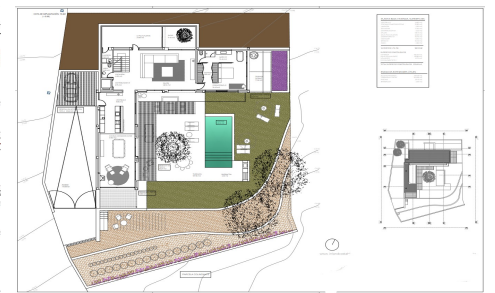

4

5

675m²

1,079m²

This beautiful Mediterranean new build villa is located on a sloping plot of 1079 m² which coincides with an excellent south-east orientation and offers beautiful views of the sea and the Peñon de Ifach. The exceptional thing about this plot is that it borders rustic land, so we have a house on urban land with the feeling of living in a Mediterranean forest with sea views. The decision was made to move as little earth as possible and to blend the villa into the natural relief of the plot. The house is designed in an L-shape which frees up the maximum space within the plot. One wing has two floors,...(Ask for More Details!)