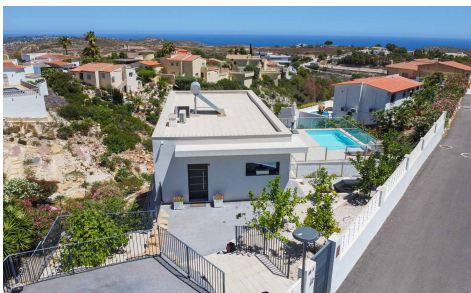

MNH682818796

Villa in Benitachell

€950,000

4

3

199m²

836m²

This fantastic modern villa is located in Cumbre del Sol and offers stunning sea views. The villa was built in 2020 with high-quality materials and is distributed over two floors. An automatic gate provides access to the property where parking is provided for 1 car and a motorcycle. A few steps down is the entrance to the villa. You enter a hall with built-in wardrobes and a guest toilet. Oriented towards the south is a spacious living-dining room with an open kitchen with a cooking island. The kitchen is made of unique materials imported from Canada and is equipped with all MIELE brand electrical appliances. The large windows ensure that...(Ask for More Details!)