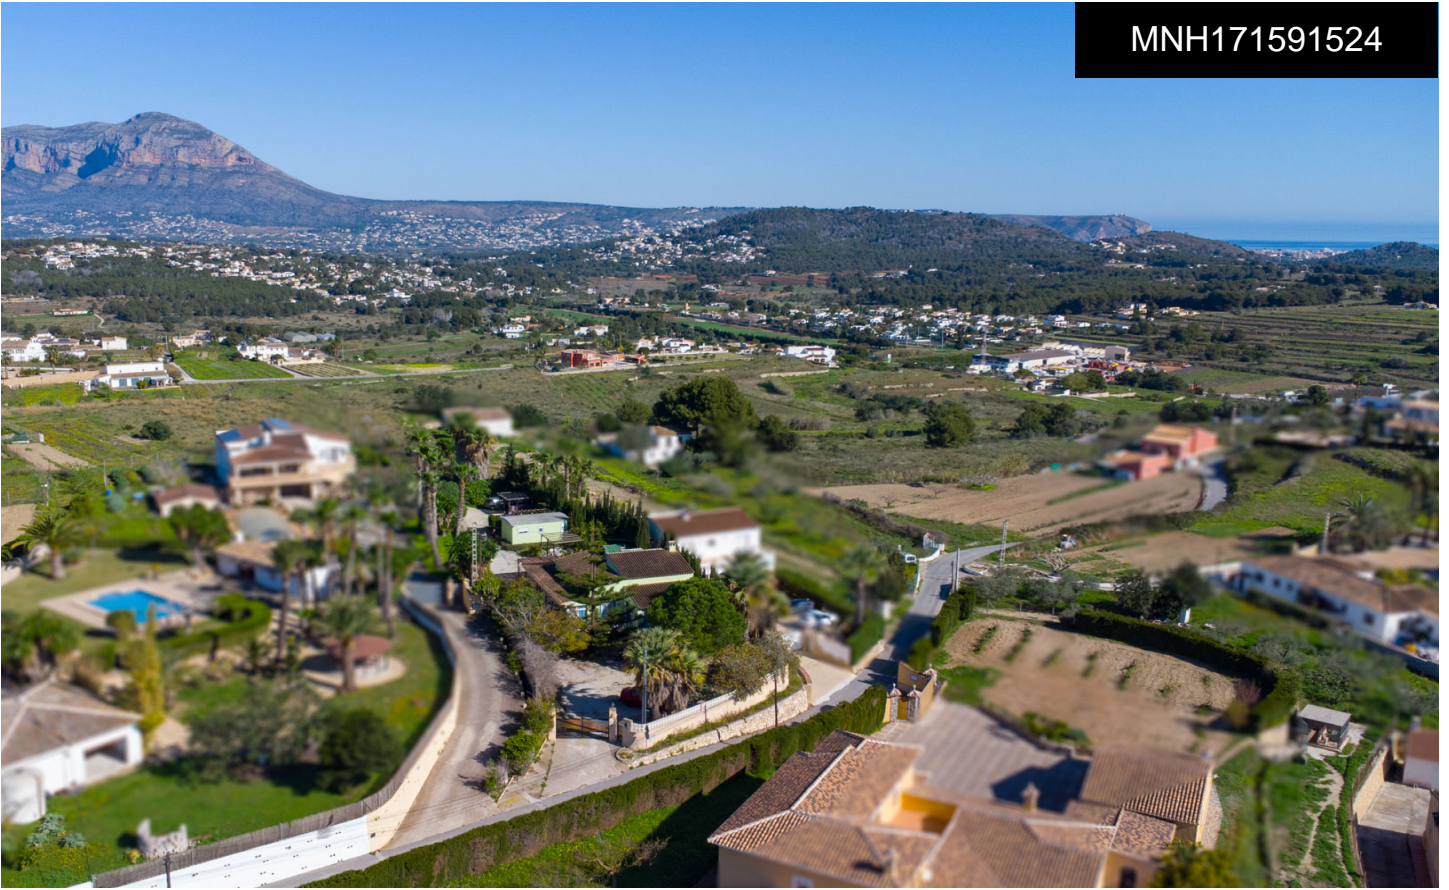

MNH171591524

Villa in Benitachell

€450,000