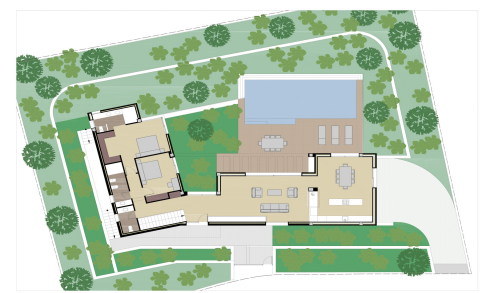

MNH637046036

Villa in Javea

€1,795,000

3

3

300m²

1,000m²

Located in the residential area of Tosalet 5 in J avea, this exceptional Ibiza-style villa combines contemporary architecture with timeless Mediterranean elegance, set on a generous 1,000 m2 plot with approximately 300 m2 of built area. The property enjoys open panoramic views of the Mediterranean Sea and, on exceptionally clear days, offers the rare privilege of seeing the island of Ibiza on the horizon. Designed with a focus on light, space and seamless indoor-outdoor living, the villa features clean architectural lines, high-quality materials and a refined aesthetic throughout. The main living level offers a spacious open-plan layout, where the living and dining areas connect effortlessly with the outdoor terraces through large...(Ask for More Details!)