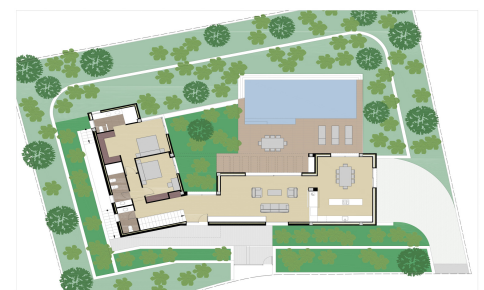

MNH637046036

Villa in Javea

€1,795,000

3

3

300m²

1,000m²

Located in the residential area of Tosalet 5 in J avea, this exceptional Ibiza-style villa combines contemporary architecture with timeless Mediterranean elegance, set on a generous 1,000 m² plot with approximately 300 m² of built area. The property enjoys open panoramic views of the Mediterranean Sea and, on exceptionally clear days, offers the rare privilege of seeing the island of Ibiza on the horizon. Designed with a focus on light, space and seamless indoor-outdoor living, the villa features clean architectural lines, high-quality materials and a refined aesthetic throughout. The main living level offers a spacious open-plan layout, where the living and dining areas connect effortlessly with the outdoor terraces through large...(Ask for More Details!)