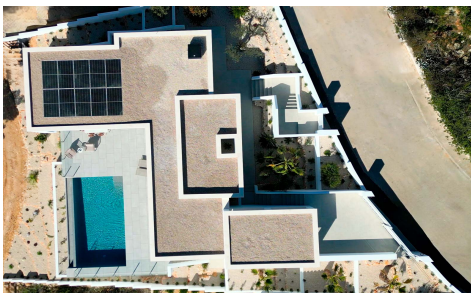

MNH412261681

Villa in Benitachell

€1,300,000

4

5

215m²

813m²

Located in the prestigious residential area of Cumbre del Sol, this elegant villa combines contemporary architecture with a strong connection to the Mediterranean surroundings and native vegetation, offering open views and a desirable southwest orientation. It is designed to maximise light, space and the connection between indoor and outdoor areas. The property is distributed over two levels, with the main living area located entirely on the upper floor, offering the convenience of single-level living. This level includes three double bedrooms, one of them with en-suite bathroom and direct access to the terrace. The living room, dining area and kitchen are arranged in an open-plan layout, with generous proportions and direct...(Ask for More Details!)