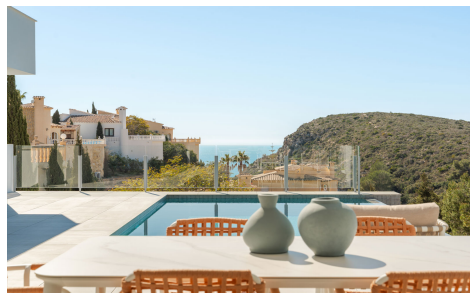

MNH412261681

Villa in Benitachell

€1,300,000

4

5

215m²

813m²

Located in the prestigious residential area of Cumbre del Sol, this elegant villa combines contemporary architecture with a strong connection to the Mediterranean surroundings and native vegetation, offering open views and a desirable southwest orientation. It is designed to maximise light, space and the connection between indoor and outdoor areas. The property is distributed over two levels, with the main living area located entirely on the upper floor, offering the convenience of single-level living. This level includes three double bedrooms, one of them with en-suite bathroom and direct access to the terrace. The living room, dining area and kitchen are arranged in an open-plan layout, with generous proportions and direct...(Ask for More Details!)