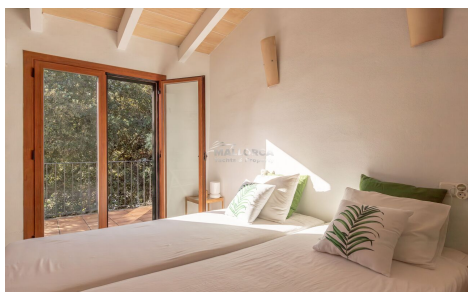

6

3

329m²

1,000m²

N/A

Country house with rental licence for tourists in North Mallorca. In a serene location between Sa Pobla and Pollensa Mallorca, with a pool & garden. .