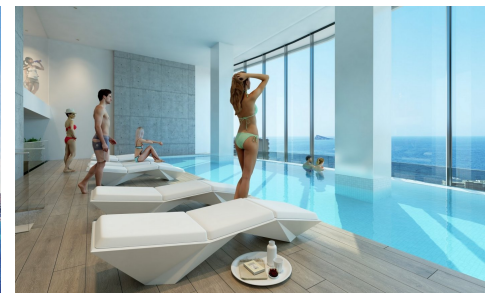

MNH451304155

NEW CONSTRUCTION RESIDENTIAL IN PLAYA PONIENTE DE BENIDORM

2

2

80m²

N/A

NEW CONSTRUCTION RESIDENTIAL IN PLAYA PONIENTE DE BENIDORM !!! New residential sea views with 220 homes with 2, 3 and 4 bedrooms in a glass tower with spacious terraces with views. Equipment : Appliances: Hood, Oven and touch-control induction hob, Refrigerator, Dishwasher, Washing machine, Pre-installation for dryer and microwave. Shower screen with safety glass, Mirror, Lighting with LED spotlights Air conditioner Aerothermy The common areas are equipped with an adult pool, a children's pool, a spa, jacuzzis, a chill out area, a children's play area, two paddle courts, a garage, etc. The...(Ask for More Details!)