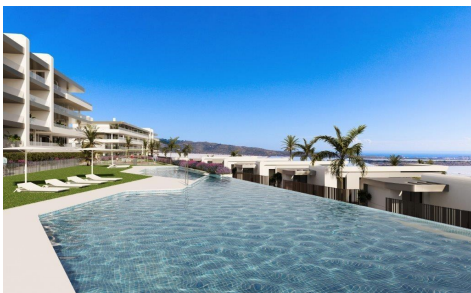

MNH746438302

**NEW BUILD RESIDENTIAL COMPLEX NEAR MUTXAMEL**

2

2

71m<sup>2</sup>

N/A

**NEW BUILD RESIDENTIAL COMPLEX NEAR MUTXAMEL** Come and live in a complex in an area with a high quality of life, located on the Bonalba golf course with stunning sea views near Mutxamel, a short distance from the Alicante Airport, the city of Alicante and the beaches. . Residential complex has 2 and 3 bedrooms apartments with large terraces, and 2, 3 and 4 bedrooms villas. A dream home where you will create the best memories of your life. Exclusive homes with all the necessary amenities close at hand. Unwind after a long working day in the swimming pool of the complex. Every nook and cranny...(Ask for More Details!)