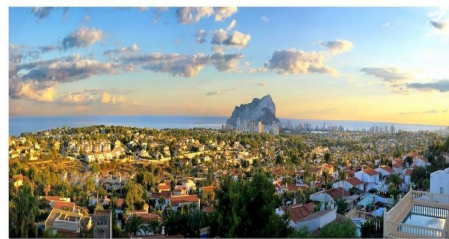

vista diurna