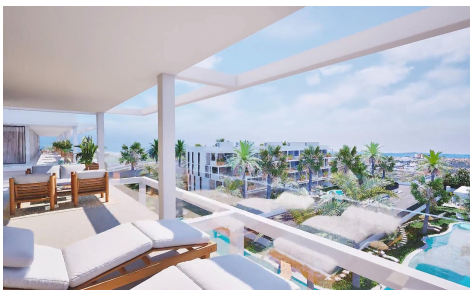

MNH432287811

NEW BUILD RESIDENTIAL COMPLEX IN MAR DE CRISTAL

3

2

151m²

N/A

NEW BUILD RESIDENTIAL COMPLEX IN MAR DE CRISTAL New Build modern residential complex of apartments and penthouses located very close to the promenade and the long lovely sandy beaches of Mar de Cristal. You can choose from ground floor apartments with a private garden, mid-floor apartments with a terrace, and penthouses with private solarium. Properties has 2 or 3 bedrooms and 2 bathrooms. The apartments have a modern design, presenting an open plan living area, combining the kitchen, dining area and lounge, into a large space with access to the terrace. The master bedroom has a private bathroom. ...(Ask for More Details!)