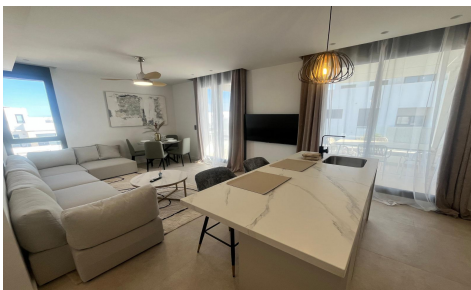

2

2

88m²

N/A

N/A

Introducing the Newest Oasis at Santa Rosalia Lake and Life Resort! We're thrilled to offer this two bedroom apartment in the El Mirador community â€" a haven of tranquility and luxury, nestled within the lush landscapes of Santa Rosalia Lake and Life Resort. Welcome to the newest development, a private gated community offering unparalleled living experiences for those seeking the epitome of comfort and elegance. ****Exclusive Living Spaces**** Discover the epitome of refined living with this meticulously designed apartment, where every detail exudes sophistication and comfort. ****Thoughtfully Crafted Layouts**** Luxuriate in spacious interiors designed to elevate your living experience. This two bedroom apartment and 2 bathroom apartment...(Ask for More Details!)