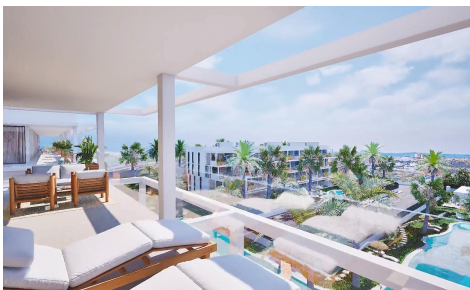

MNH452874517

NEW BUILD RESIDENTIAL COMPLEX IN MAR DE CRISTAL

3

2

175m²

N/A

NEW BUILD RESIDENTIAL COMPLEX IN MAR DE CRISTAL New Build modern residential complex of apartments and penthouses located very close to the promenade and the long lovely sandy beaches of Mar de Cristal. You can choose from ground floor apartments with a private garden, mid-floor apartments with a terrace, and penthouses with private solarium. Properties has 2 or 3 bedrooms and 2 bathrooms. The apartments have a modern design, presenting an open plan living area, combining the kitchen, dining area and lounge, into a large space with access to the terrace. The master bedroom has a private bathroom. ...(Ask for More Details!)