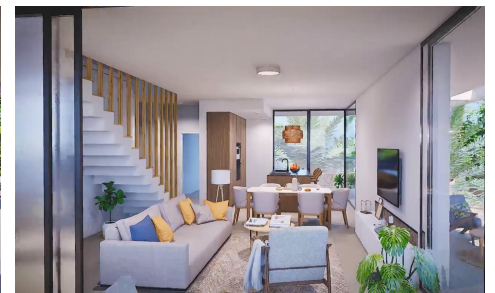

MNH727257742

NEW BUILD RESIDENTIAL COMPLEX IN MAR DE CRISTAL

2

2

119m²

N/A

NEW BUILD RESIDENTIAL COMPLEX IN MAR DE CRISTAL New Build modern residential complex of apartments and penthouses located very close to the promenade and the long lovely sandy beaches of Mar de Cristal. You can choose from ground floor apartments with a private garden, mid-floor apartments with a terrace, and penthouses with private solarium. Properties has 2 or 3 bedrooms and 2 bathrooms. The apartments have a modern design, presenting an open plan living area, combining the kitchen, dining area and lounge, into a large space with access to the terrace. The master bedroom has a private bathroom. ...(Ask for More Details!)