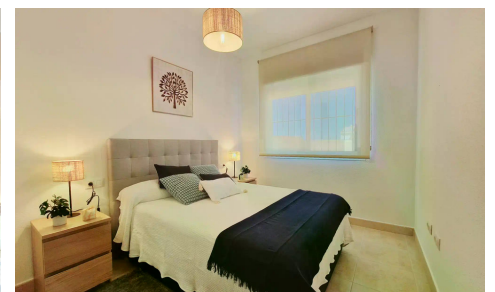

MNH652607887

Villa in Lorca
€389,000

3

3

141m²

531m²

N/A

This is a newly built residential complex with 354 homes planned. Of the first 50 detached villas that have been built, only 7 are still available, but we can still offer you 3 models in different colors. The Villa Lavanda model is a marvelous independent villa, all on one floor of 112. 21 m² built. High ceiling with 3 high windows (look at the photos) in the living room (our clients say it's got "a Flow" whatever that means!). Plots for this model vary in size from 553. 64 to 555. 06 m², and so do the prices. If you prefer something bigger, we have two other models, Iris...(Ask for More Details!)