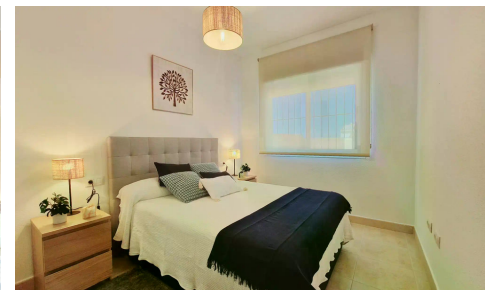

3

3

141m²

568m²

N/A

This is a newly built residential complex with 354 homes planned. Of the first 50 detached villas that have been built, only 7 are still available, but we can still offer you 3 models in different colors. The Villa Lavanda model is a marvelous independent villa, all on one floor of 112. 21 m² built. High ceiling with 3 high windows (look at the photos) in the living room (our clients say it's got "a Flow" whatever that means!). Plots for this model vary in size from 553. 64 to 555. 06 m², and so do the prices. If you prefer something bigger, we have two other models, Iris...(Ask for More Details!)