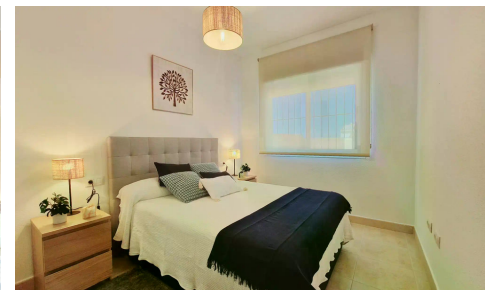

## Villa in Lorca

**€397,000**

3

3

141m<sup>2</sup>

581m<sup>2</sup>

N/A

This is a newly built residential complex with 354 homes planned. Of the first 50 detached villas that have been built, only 7 are still available, but we can still offer you 3 models in different colors. The Villa Lavanda model is a marvelous independent villa, all on one floor of 112. 21 m<sup>2</sup> built. High ceiling with 3 high windows (look at the photos) in the living room (our clients say it's got "a Flow" whatever that means! ). Plots for this model vary in size from 553. 64 to 555. 06 m<sup>2</sup>, and so do the prices. If you prefer something bigger, we have two other models, Iris...(Ask for More Details!)