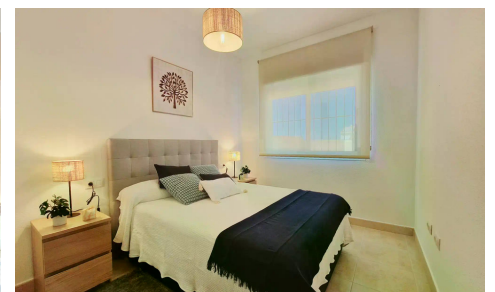

## Villa in Lorca

**€422,000**

4

3

156m<sup>2</sup>

561m<sup>2</sup>

N/A

This is a newly built residential complex with 354 homes planned. Of the first 50 detached villas that have been built, only 7 are still available, but we can still offer you 3 models in different colors. The Villa Lavanda model is a marvelous independent villa, all on one floor of 112. 21 m<sup>2</sup> built. High ceiling with 3 high windows (look at the photos) in the living room (our clients say it's got "a Flow" whatever that means! ). Plots for this model vary in size from 553. 64 to 555. 06 m<sup>2</sup>, and so do the prices. If you prefer something bigger, we have two other models, Iris...(Ask for More Details!)