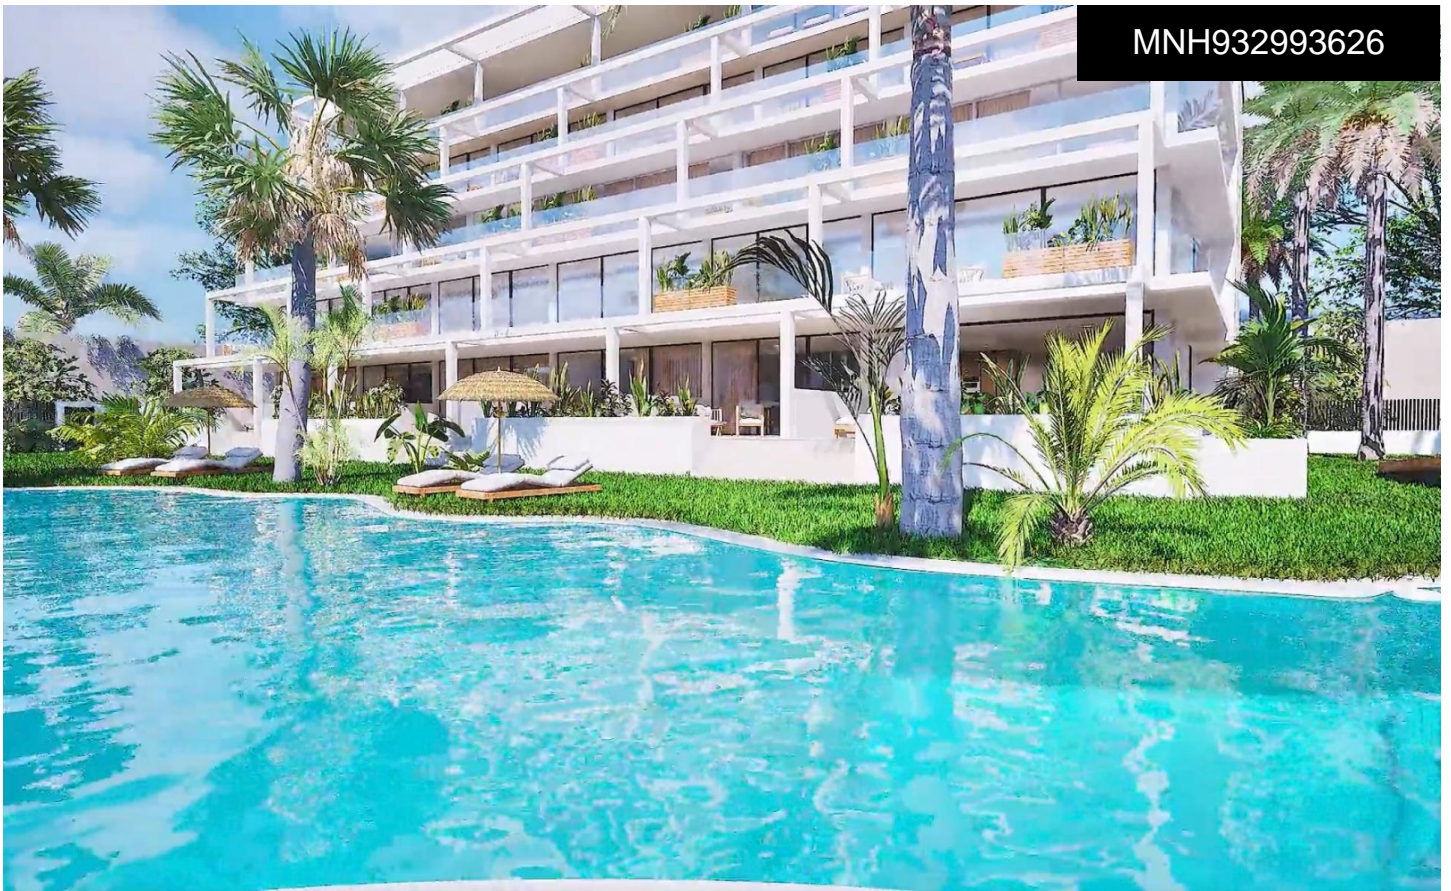

MNH932993626

NEW BUILD RESIDENTIAL COMPLEX IN MAR DE CRISTAL

3

2

170m²

N/A

NEW BUILD RESIDENTIAL COMPLEX IN MAR DE CRISTAL New Build modern residential complex of apartments and penthouses located very close to the promenade and the long lovely sandy beaches of Mar de Cristal. You can choose from ground floor apartments with a private garden, mid-floor apartments with a terrace, and penthouses with private solarium. Properties has 2 or 3 bedrooms and 2 bathrooms. The apartments have a modern design, presenting an open plan living area, combining the kitchen, dining area and lounge, into a large space with access to the terrace. The master bedroom has a private bathroom. ...(Ask for More Details!)