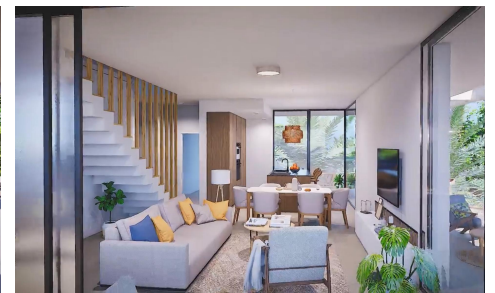

MNH932993626

NEW BUILD RESIDENTIAL COMPLEX IN MAR DE CRISTAL

3

2

170m²

N/A

NEW BUILD RESIDENTIAL COMPLEX IN MAR DE CRISTAL New Build modern residential complex of apartments and penthouses located very close to the promenade and the long lovely sandy beaches of Mar de Cristal. You can choose from ground floor apartments with a private garden, mid-floor apartments with a terrace, and penthouses with private solarium. Properties has 2 or 3 bedrooms and 2 bathrooms. The apartments have a modern design, presenting an open plan living area, combining the kitchen, dining area and lounge, into a large space with access to the terrace. The master bedroom has a private bathroom. ...(Ask for More Details!)