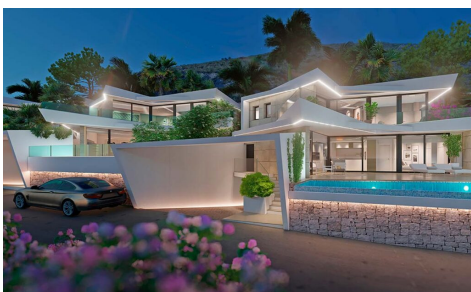

MNH701722477

Villa in Benitachell

€940,000

3

3

273m²

296m²

Welcome to your dream home! Last units for sale! Single-family homes in Benitachell Discover this exceptional development of 16 custom single-family homes with all amenities. Located in a privileged setting in Benitachell (Alicante) with sea views. Avant-garde design and large spaces full of light. An exclusive private urbanization where luxury and elegance come together in the form of dream homes designed with you in mind. This new-build development consists of completely independent homes of 290 m², each with 3 bedrooms, each with its own private bathroom, garage and storage room. It also features a private pool, barbecue area and chillout zone.