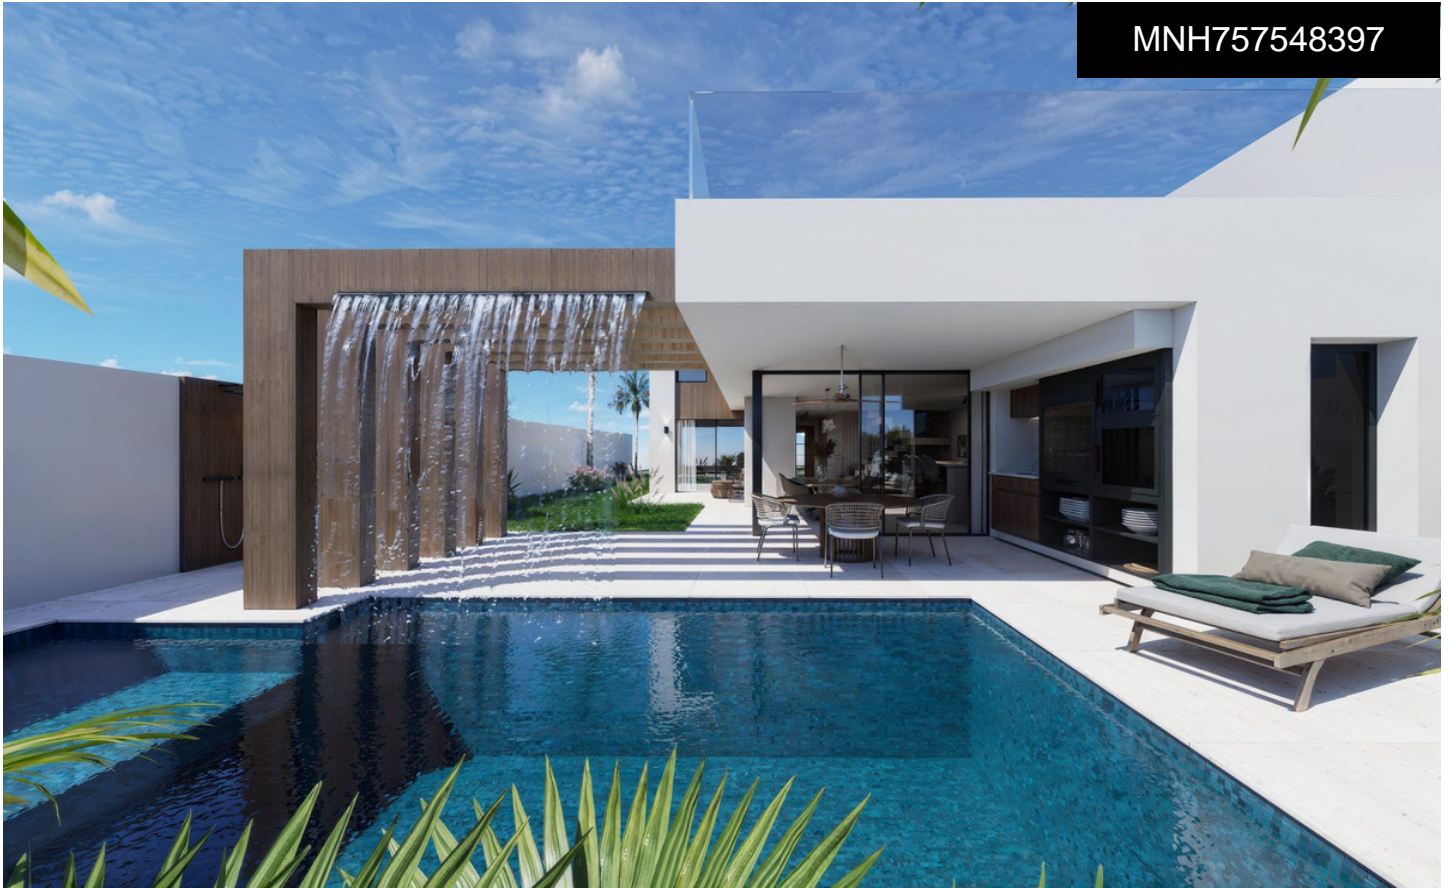

MNH757548397

Villa in Torre-Pacheco

€890,000