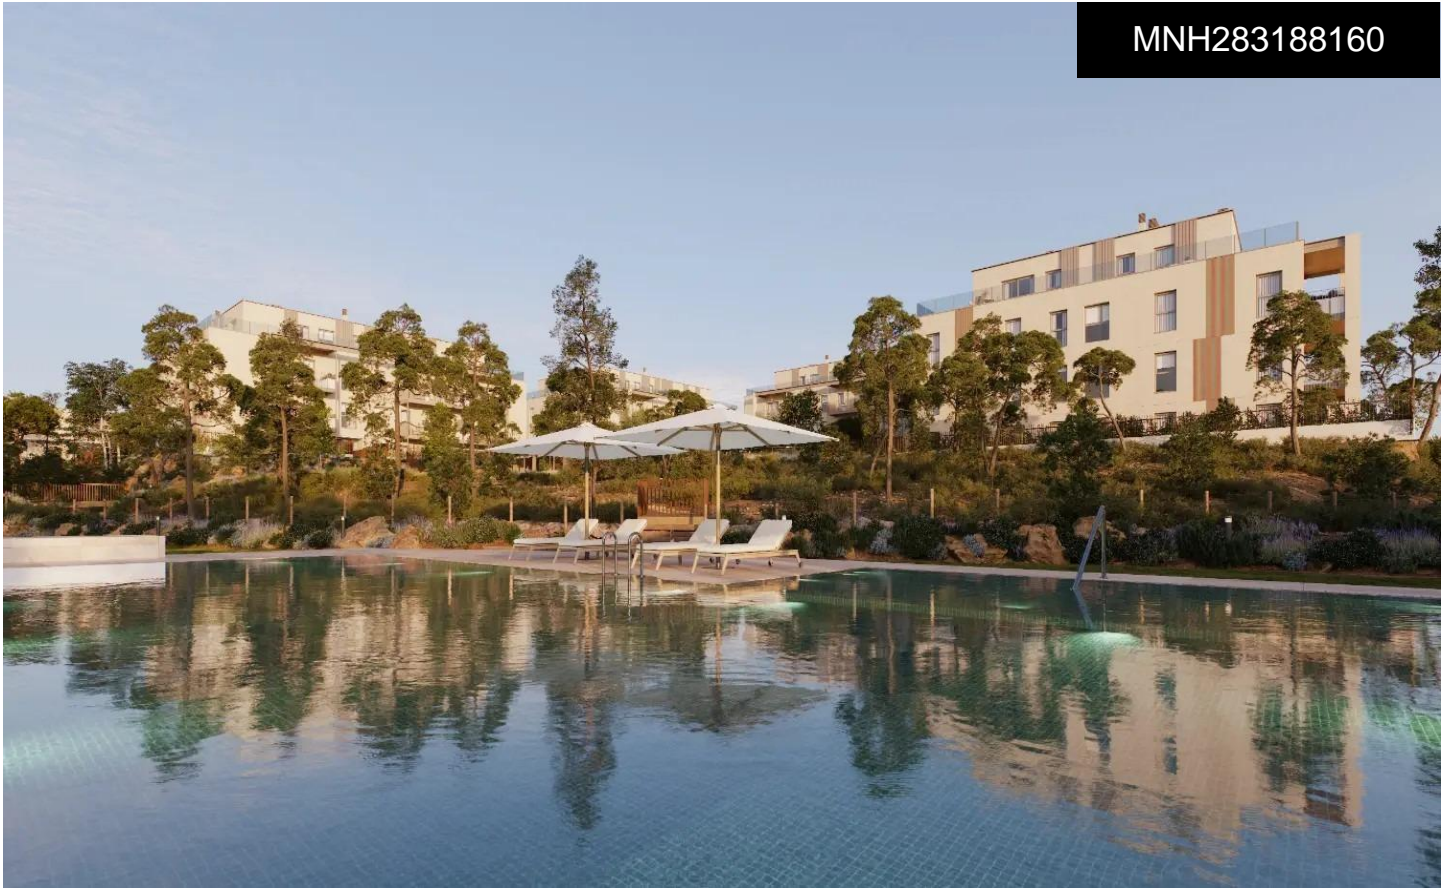

MNH283188160

NEW BUILD RESIDENTIAL COMPLEX IN GODELLA, VALENCIA €160,000

4

2

134m²

N/A

NEW BUILD RESIDENTIAL COMPLEX IN GODELLA, VALENCIA New Build development with high quality is a constant and an ever-present objective, which is why we have thought of all the details of your new home. Interior development of this complex the communal areas will be cared for to the maximum. The floors of the exterior communal areas will be finished with paving according to the characteristics of the project and the enclosures of the private plots will have a design totally integrated with the aesthetics of their façades. Technology will also be present in the form of LED lighting, which at the end of the month will...(Ask for More Details!)