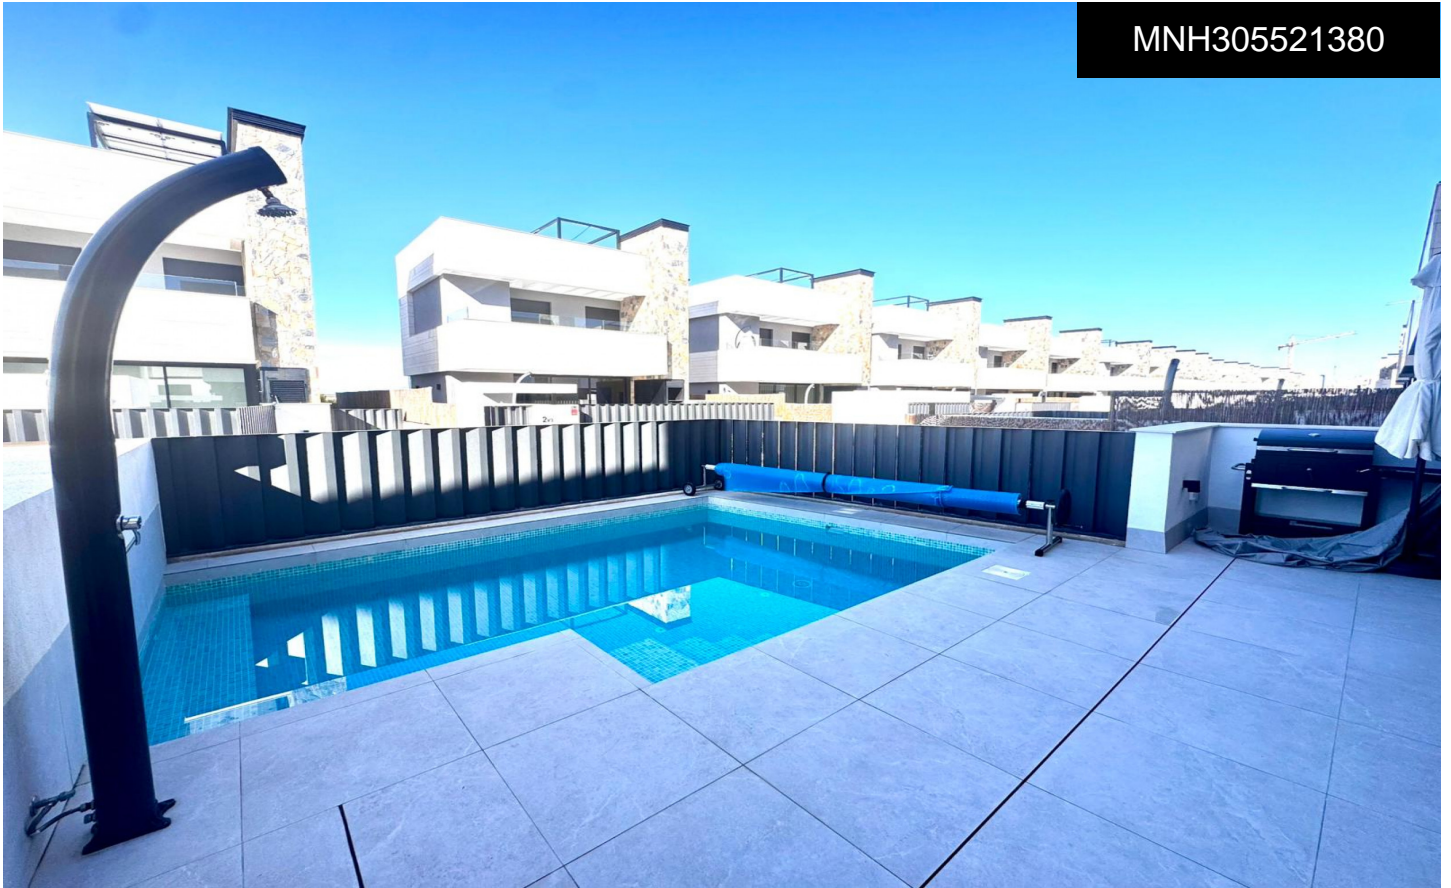

MNH305521380

Villa in Torre Pacheco

€560,000