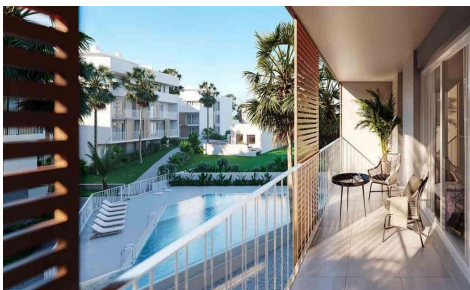

MNH917129871

**NEW RESIDENTIAL IN JAVEA 5 MINUTES FROM THE BEACH, THE PORT AND THE CENTER !**

3

2

175m<sup>2</sup>

N/A

NEW RESIDENTIAL IN JAVEA 5 MINUTES FROM THE BEACH, THE PORT AND THE CENTER !  
!! New residential a few minutes from the beach that consists of 58 homes with 2, 3 and 4 bedrooms distributed on the ground floor with a garden, apartments with terraces on intermediate floors, penthouses and duplexes with large terraces. In addition, all homes will have a garage and storage room. The residential complex will have a swimming pool and a social club. You can configure different aspects in the distribution, finishes and extra options of your home. Adapt your new home to your tastes and preferences and...(Ask for More Details!)