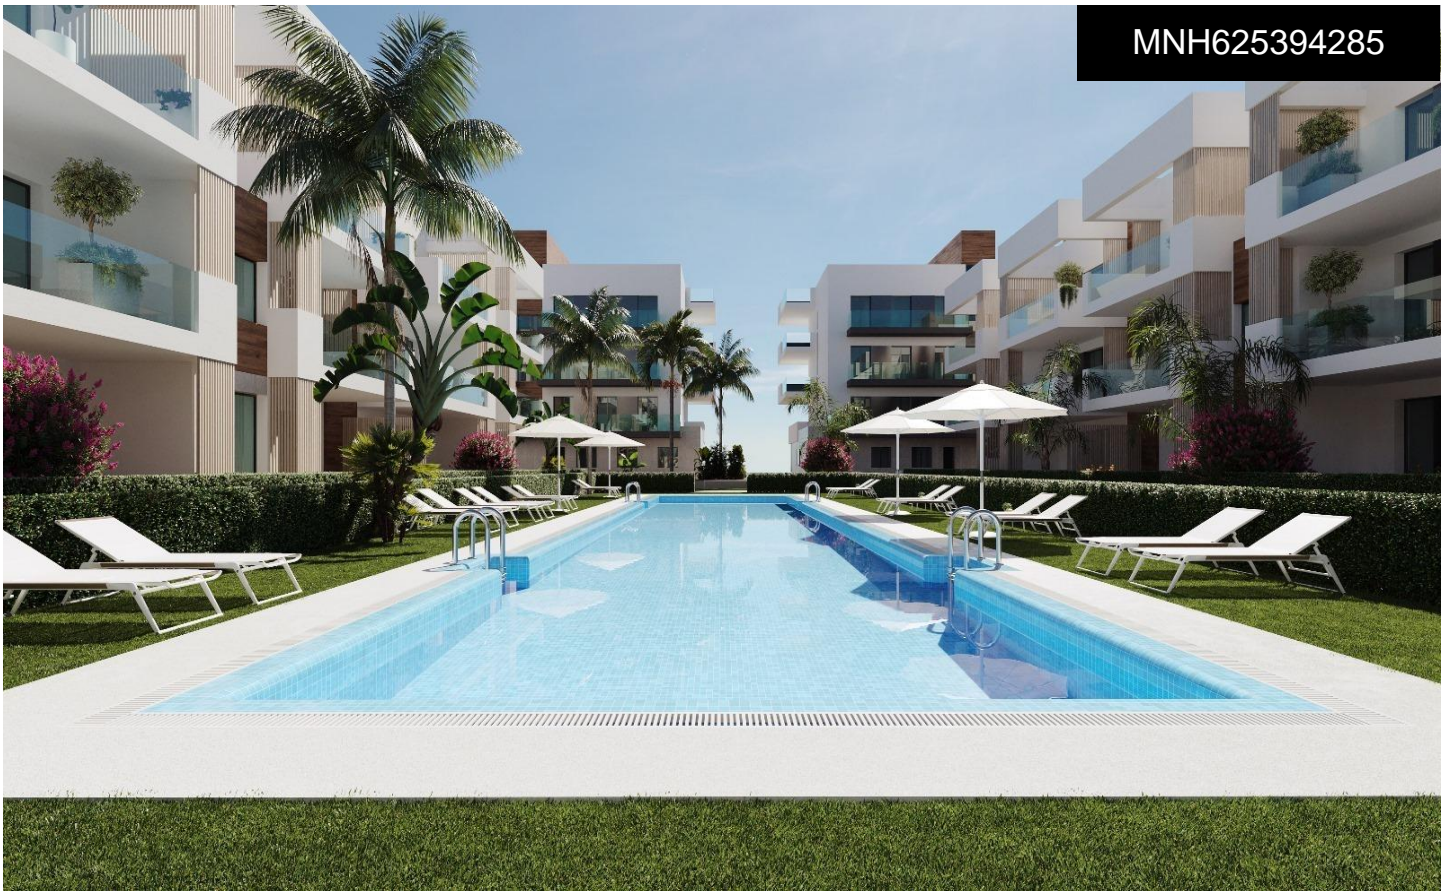

MNH625394285

NEW BUILD RESIDENTIAL IN SAN PEDRO DEL PINATAR

3

2

133m²

15m²

NEW BUILD RESIDENTIAL IN SAN PEDRO DEL PINATAR New Build residential complex of modern apartments and penthouses in San Pedro Del Pinatar . Apartments and penthouses with 2 and 3 bedrooms, 2 bathrooms, with open plan kitchen with living area, large terraces, fitted wardrobes, fully equipped bathrooms, terraces. Ground floor apartments has a private garden and top floor penthouses has private solarium. Each property has underground parking with storage rooms. Landscaping and gardening in the common areas with a careful selection of species appropriate for the area. Complete installation of swimming pool with gresite finish, built-in lighting and with purification system and equipment...(Ask for More Details!)