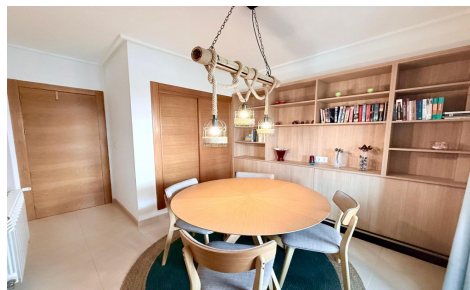

MNH104493769

Apartment in Hacienda Riquelme Golf Resort €175,000

2

1

N/A

N/A

N/A

South West facing frontline Golf Apartment. South-West Facing Frontline Golf Ground Floor Apartment with Stunning Views This beautifully presented south-west facing frontline golf ground floor apartment enjoys fantastic open views across the golf course and is ideally located within easy walking distance of the resort's amenities, including the coffee shop, supermarket, and restaurant. The property features a fully upgraded and well-equipped kitchen, with a glazed door leading to a separate utility room which houses a new gas boiler. A bright entrance hallway leads into a spacious, light-filled lounge, complete with air conditioning and large patio doors that open onto a generous glazed terrace. This wonderful space offers plenty of room for...(Ask for More Details!)