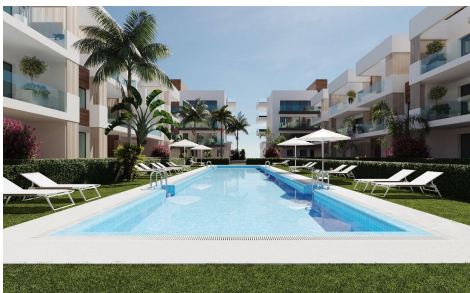

MNH363622449

NEW BUILD RESIDENTIAL IN SAN PEDRO DEL PINATAR

2

2

84m²

19m²

NEW BUILD RESIDENTIAL IN SAN PEDRO DEL PINATAR New Build residential complex of modern apartments and penthouses in San Pedro Del Pinatar . Apartments and penthouses with 2 and 3 bedrooms, 2 bathrooms, with open plan kitchen with living area, large terraces, fitted wardrobes, fully equipped bathrooms, terraces. Ground floor apartments has a private garden and top floor penthouses has private solarium. Each property has underground parking with storage rooms Landscaping and gardening in the common areas with a careful selection of species appropriate for the area. Complete installation of swimming pool with gresite finish, built-in lighting and with purification system and equipment...(Ask for More Details!)