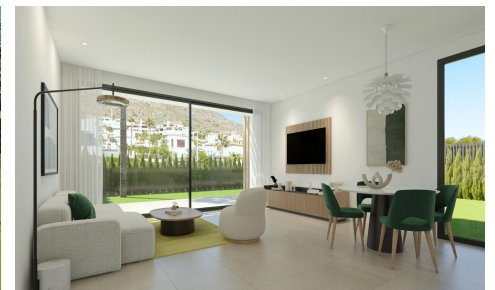

MNH351649138

NEW BUILD SEMI-DETACHED VILLAS IN FINESTRAT €565,000

3

3

109m²

179m²

NEW BUILD SEMI-DETACHED VILLAS IN FINESTRAT New Build residential of townhouses and semi-detached villas in Sierra Cortina, Finestrat. All properties will have 3 spacious bedrooms and 3 elegant bathrooms to provide comfort and privacy to its inhabitants. The spacious living-dining room, with its integrated modern kitchen, will be the heart of the house, where family and friends will be able to gather and enjoy unforgettable moments. In addition, the house will be equipped with pre-installation for ducted air conditioning. Cutting-edge technology will be a prominent feature of this house, as it will be fully automated thanks to an advanced home automation system. From lighting control to security...(Ask for More Details!)