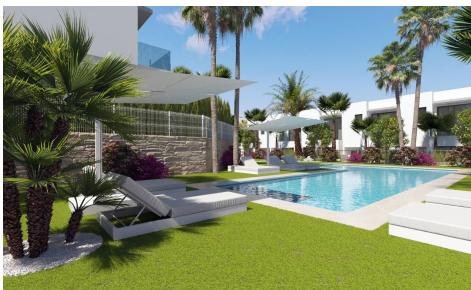

MNH351649138

NEW BUILD SEMI-DETACHED VILLAS IN FINESTRAT €565,000

3

3

109m²

179m²

NEW BUILD SEMI-DETACHED VILLAS IN FINESTRAT New Build residential of townhouses and semi-detached villas in Sierra Cortina, Finestrat. All properties will have 3 spacious bedrooms and 3 elegant bathrooms to provide comfort and privacy to its inhabitants. The spacious living-dining room, with its integrated modern kitchen, will be the heart of the house, where family and friends will be able to gather and enjoy unforgettable moments. In addition, the house will be equipped with pre-installation for ducted air conditioning. Cutting-edge technology will be a prominent feature of this house, as it will be fully automated thanks to an advanced home automation system. From lighting control to security...(Ask for More Details!)