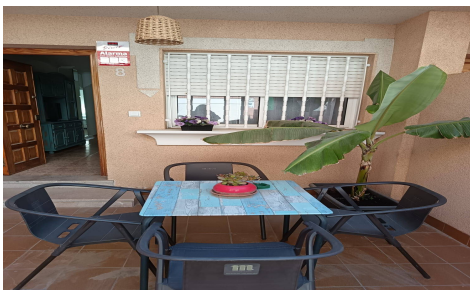

## Duplex in Lo Pagan

€180,000

3

1

100m<sup>2</sup>

N/A

N/A

This beautiful duplex is located in the exclusive Lo Pagã;n area of â€œâ€œSan Pedro del Pinatar. Its prime location puts it within easy reach of the famous therapeutic mud baths of the Mar Menor and the stunning beaches of the Costa Cã;lida. Furthermore, the Salinas Regional Park is nearby, offering an ideal natural environment for enjoying the outdoors and engaging in recreational and water sports. The property boasts spacious, bright rooms and a functional layout perfect for families or couples seeking comfort and convenience without sacrificing the opportunity to be surrounded by nature and tourist amenities. Ready to move in, this duplex is an excellent opportunity both as a permanent...(Ask for More Details!)