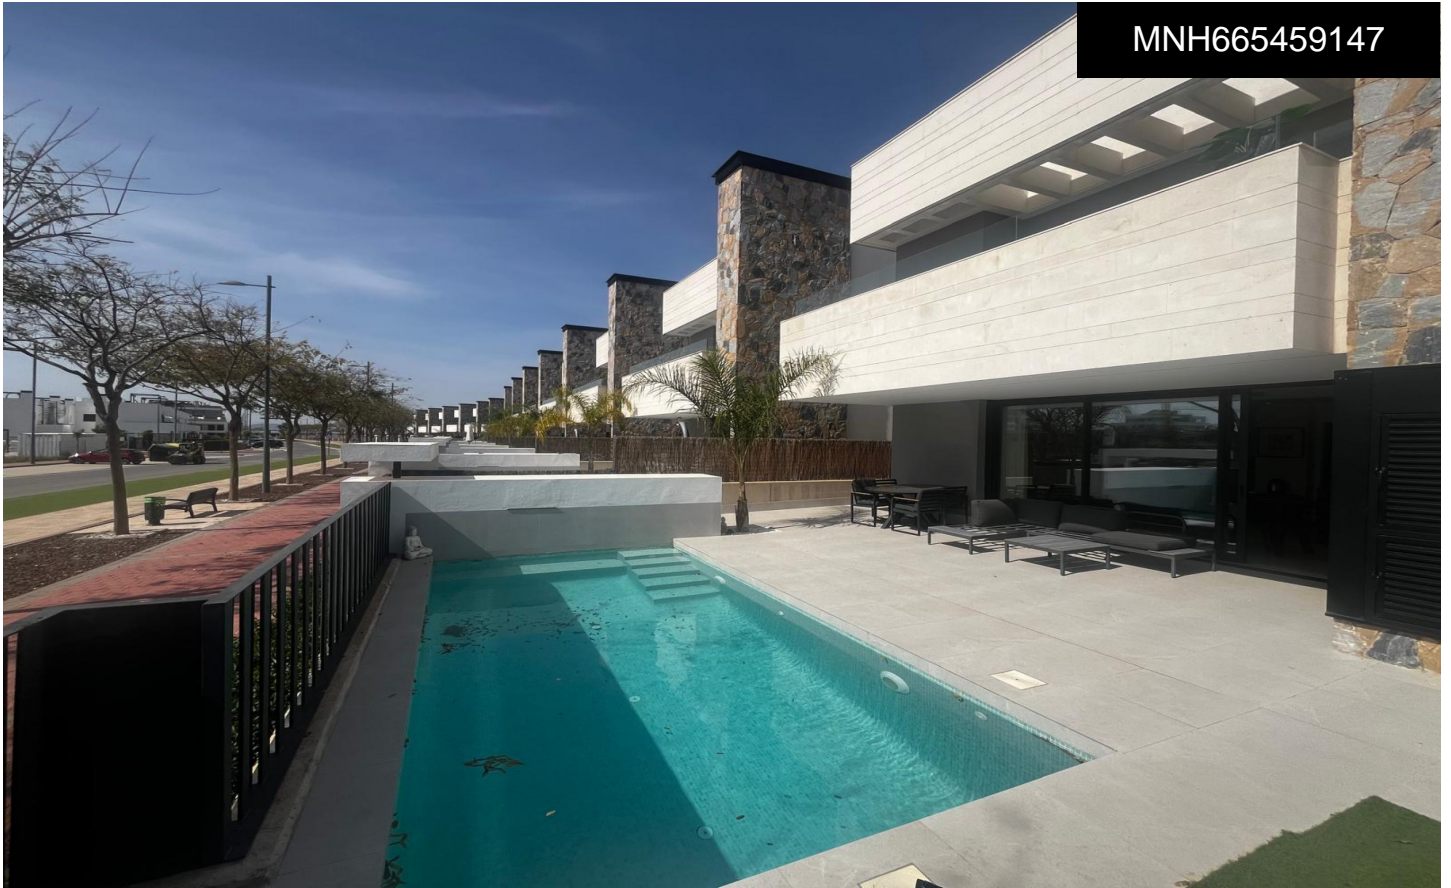

MNH665459147

**Villa in Torre Pacheco**

**€650,000**

4

4

177m<sup>2</sup>

262m<sup>2</sup>

N/A

The Ultimate Luxury Retreat in Santa Rosalía Lake & Life Resort, Murcia Occupying a prime south-facing corner plot, this exceptional resale Villa Almendro offers a rare blend of contemporary design, versatile living space, and breathtaking views of Europe's largest man-made crystal lagoon. Situated in the award-winning Santa Rosalía Lake & Life Resort, this four-storey home is designed for both high-end Mediterranean living and savvy investment. **Property Highlights** \* Corner Plot Advantage: Enhanced privacy and natural light on a spacious end plot, perfectly oriented to capture the sun. \* Expansive Living Area: A bright, open-plan lounge, dining, and kitchen area featuring floor-to-ceiling glass doors that lead directly to your private...(Ask for More Details!)