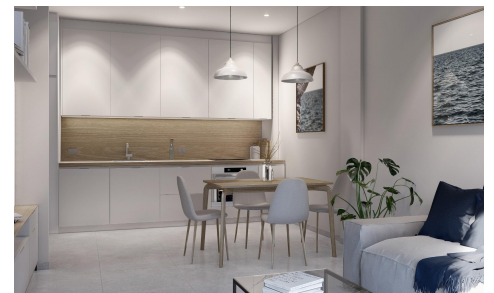

MNH148720163

NEW BUILD PENTHOUSES IN TORRE-PACHECO €233,000

3

2

107m²

N/A

NEW BUILD PENTHOUSES IN TORRE-PACHECO New Build residential complex of apartments in Torre Pacheco (Murcia) in the heart of Costa C jilida. The second phase has 25 apartments and penthouses with 2 and 3 bedrooms. Modern apartments with open plan kitchen with spacious and bright living-dining room with access to a large terrace. Modern penthouses has private solarium. An options underground parking space and storage room at an extra cost. Modern complex with communal swimming pool and garden areas. All the comforts are at your fingertips. There are supermarkets, pharmacies, banks, schools, bars, restaurants, the beach and the airport are...(Ask for More Details!)