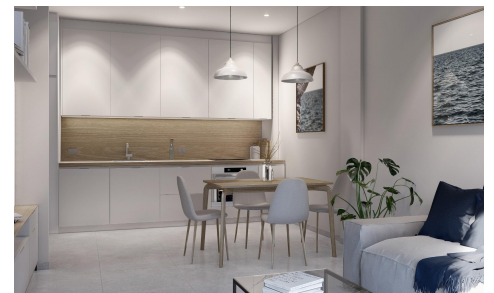

MNH378233927

NEW BUILD APARTMENTS IN TORRE-PACHECO €206,000

3

2

112m²

N/A

NEW BUILD APARTMENTS IN TORRE-PACHECO New Build residential complex of apartments in Torre Pacheco (Murcia) in the heart of Costa C jilida. The second phase has 25 apartments and penthouses with 2 and 3 bedrooms. Modern apartments with open plan kitchen with spacious and bright living-dining room with access to a large terrace. Modern penthouses has private solarium. An options underground parking space and storage room at an extra cost. Modern complex with communal swimming pool and garden areas. All the comforts are at your fingertips. There are supermarkets, pharmacies, banks, schools, bars, restaurants, the beach and the airport are...(Ask for More Details!)