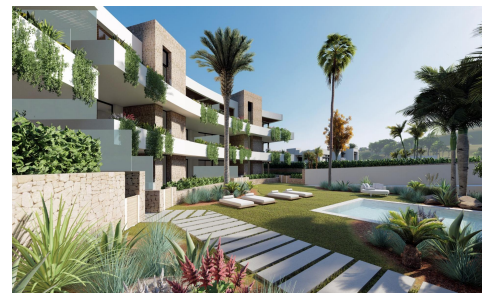

MNH558304651

NEW BUILD RESIDENTIAL COMPLEX IN LA MANGA CLUB RESORT

2

2

108m²

56m²

NEW BUILD RESIDENTIAL COMPLEX IN LA MANGA CLUB RESORT New Build exclusive residential of 42 apartments ideal for personal use or investment in on of the famous La Manga Club Resorts. These modern, light-filled residences afford stunning views of the Mar Menor, and their spacious terraces and the community pool let you enjoy the Mediterranean sun to the fullest. These are the last central development of new-build homes at La Manga Club, just a 5-minute walk from all the shops and restaurants. Sports rights are included and each home include a storage facility. One leaf internal doors of 210x82,5x4 cm. , of MDF...(Ask for More Details!)