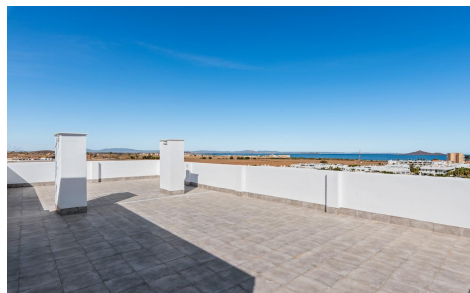

MNH583358566

NEW BUILD RESIDENTIAL COMPLEX IN MAR DE CRISTAL

2

2

99m²

N/A

NEW BUILD RESIDENTIAL COMPLEX IN MAR DE CRISTAL New Build modern residential complex of apartments and penthouses located very close to the promenade and the long lovely sandy beaches of Mar de Cristal. You can choose from ground floor apartments with a private garden, mid-floor apartments with a terrace, and penthouses with private solarium. Properties has 2 or 3 bedrooms and 2 bathrooms. The apartments have a modern design, presenting an open plan living area, combining the kitchen, dining area and lounge, into a large space with access to the terrace. The master bedroom has a private bathroom. ...(Ask for More Details!)