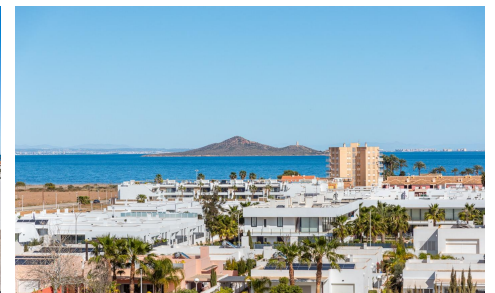

MNH583358566

NEW BUILD RESIDENTIAL COMPLEX IN MAR DE CRISTAL

2

2

99m²

N/A

NEW BUILD RESIDENTIAL COMPLEX IN MAR DE CRISTAL New Build modern residential complex of apartments and penthouses located very close to the promenade and the long lovely sandy beaches of Mar de Cristal. You can choose from ground floor apartments with a private garden, mid-floor apartments with a terrace, and penthouses with private solarium. Properties has 2 or 3 bedrooms and 2 bathrooms. The apartments have a modern design, presenting an open plan living area, combining the kitchen, dining area and lounge, into a large space with access to the terrace. The master bedroom has a private bathroom. ...(Ask for More Details!)